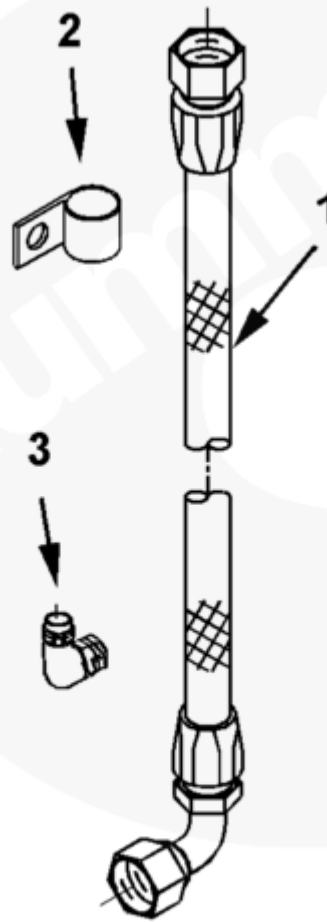

Parts Catalog - Option Detail

Electronic Parts Catalog - Option Detail				
Option	Group	Graphic	Film Card	Date
PP2404	07.04.1	pp601gn	K38	15-OCT-98
Engines	GTA38, K38, KTA38GC CM558, QSK38 CM2150 K106, QSK38 CM2150 MCRS, QSK38 CM850 MCRS			

©Cummins Inc

pp601gn

[SMALL](#) | [MEDIUM](#) | [LARGE](#)

Cart	Ref No	Part Number	Part Description	Required	Remarks
View My Cart					
		PP2404	Step Oil Drain Connection		

<input type="checkbox"/>	1	AS 4016 SL	Flexible Hose	2	
<input type="checkbox"/>	2	108722	Clip	2	
<input type="checkbox"/>	3	3037662	Male Union Elbow	2	